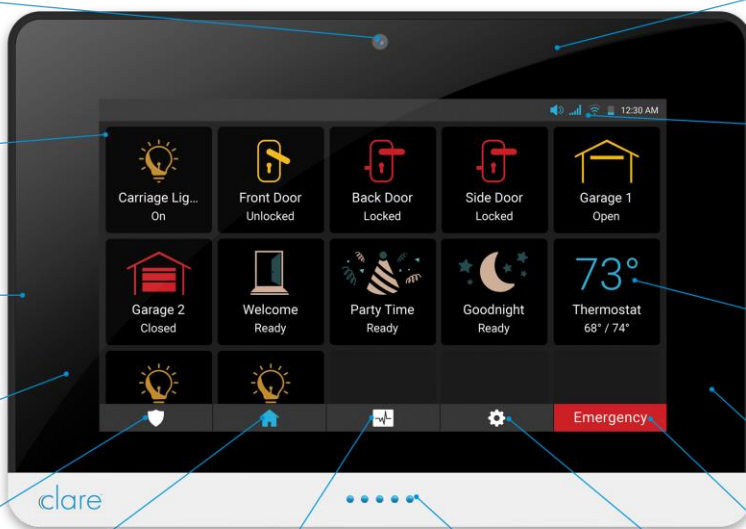

clare ONE™

One App. One Panel. One Platform.

Camera takes photo of who disarms/arms the panel

Vivid 7" 1024x600 touchscreen display

Contemporary design is only 0.8" thick

LTE radio for emergency cellular reporting

Smart Security

Smart Home

Home Activity

LED Status

Settings

Security Panic

Supports 128 zones and 99 users

Wi-Fi, Ethernet, Z-Wave Plus, and 433MHz radio for encrypted sensor communication

Configurable favorites dashboard

Supports up to 232 Z-Wave devices

Wireless Security Performance

- Self or Professional monitoring options
- LTE for alarm backup and 2-way emergency audio
- 24-hour battery backup
- Broad range of encrypted wireless sensors

Full-Featured Home Automation

- Controls lighting, locks, cameras, security & more
- Enables homeowner DIY/DIWM system expansion
- Manages scenes, schedules, and automations
- Free Interactive Services and automatic software updates